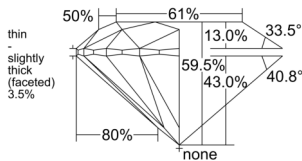

GIA®

FACSIMILE

GIA REPORT 6511454365

Verify this report at GIA.edu

GIA NATURAL DIAMOND DOSSIER®

February 18, 2025
GIA Report Number 6511454365
Shape and Cutting Style ..... Round Brilliant
Measurements ..... 5.14 - 5.17 x 3.07 mm

GRADING RESULTS

Carat Weight ..... 0.50 carat
Color Grade ..... F
Clarity Grade S11
Cut Grade ..... Excellent

ADDITIONAL GRADING INFORMATION

Polish ..... Excellent
Symmetry ..... Excellent
Fluorescence ..... None
Clarity Characteristics ..... Feather
Inscription(s): GIA 6511454365

PROPORTIONS

Profile to actual proportions