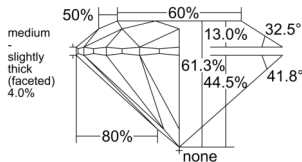

GIA®

FACSIMILE

GIA REPORT 6511445658

Verify this report at GIA.edu

GIA NATURAL DIAMOND DOSSIER®

February 18, 2025
GIA Report Number 6511445658
Shape and Cutting Style ..... Round Brilliant
Measurements ..... 4.44 - 4.47 x 2.73 mm

GRADING RESULTS

Carat Weight ..... 0.33 carat
Color Grade ..... F
Clarity Grade S11
Cut Grade ..... Excellent

ADDITIONAL GRADING INFORMATION

Polish ..... Excellent
Symmetry ..... Excellent
Fluorescence ..... None
Clarity Characteristics ..... Cloud, Crystal
Inscription(s): GIA 6511445658

PROPORTIONS

Profile to actual proportions

GRADING SCALES

GIA COLOR SCALE

COLORLESS	D
	E
	F
	G
	H
	I
	J
NEAR COLORLESS	K
	L
FAIN	M
	N
	O
	P
	Q
VERY LIGHT	R
	S
	T
	U
	V
	W
	X
	Y
LIGHT	Z

GIA CLARITY SCALE

FLAWLESS	INTERNAL FLAWLESS	
		FLAWLESS
VERY VERY SLIGHTLY INCLUDED	VVS₁	
	VVS₂	
VERY SLIGHTLY INCLUDED	VS₁	
	VS₂	
SLIGHTLY INCLUDED	SI₁	
	SI₂	
INCLUDED	I₁	
	I₂	
	I₃	

GIA CUT SCALE

EXCELLENT
VERY GOOD
GOOD
FAIR
POOR