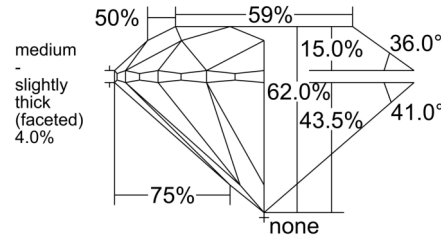

GIA NATURAL DIAMOND GRADING REPORT

March 03, 2025

GIA Report Number 6511423850

Shape and Cutting Style Round Brilliant

Measurements 6.55 - 6.56 x 4.06 mm

GRADING RESULTS

Carat Weight 1.08 carat

Color Grade G

Clarity Grade SI2

Cut Grade Excellent

ADDITIONAL GRADING INFORMATION

Polish Excellent

Symmetry Excellent

Fluorescence None

Inscription(s): GIA 6511423850

Comments: Clouds are not shown. Pinpoints are not shown.

PROPORTIONS

CLARITY CHARACTERISTICS

KEY TO SYMBOLS*

- Crystal
- ∖ Needle
- ∧ Natural

* Red symbols denote internal characteristics (inclusions). Green or black symbols denote external characteristics (blemishes). Diagram is an approximate representation of the diamond, and symbols shown indicate type, position, and approximate size of clarity characteristics. All clarity characteristics may not be shown. Details of finish are not shown.