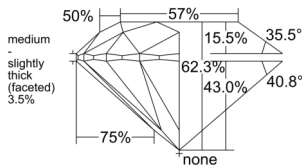

GIA®

FACSIMILE

GIA REPORT 6511411823

Verify this report at GIA.edu

GIA NATURAL DIAMOND DOSSIER®

February 12, 2025
GIA Report Number 6511411823
Shape and Cutting Style ..... Round Brilliant
Measurements ..... 5.95 - 5.98 x 3.72 mm

GRADING RESULTS

Carat Weight ..... 0.82 carat
Color Grade ..... E
Clarity Grade VVS1
Cut Grade ..... Excellent

ADDITIONAL GRADING INFORMATION

Polish ..... Excellent
Symmetry ..... Excellent
Fluorescence ..... Medium Blue
Clarity Characteristics ..... Needle, Pinpoint
Inscription(s): GIA 6511411823

PROPORTIONS

GRADING SCALES

GIA COLOR SCALE	GIA CLARITY SCALE	GIA CUT SCALE
COLOURLESS	FLAWLESS	EXCELLENT
E	INTERNALLY FLAWLESS	
F	VVS₁	VERY GOOD
G		
H	VVS₂	GOOD
I	VS₁	
J	VS₂	FAIR
K	SI₁	
L	SI₂	POOR
M	I₁	
N	I₂	
O	I₃	
P		
Q		
R		
S		
T		
U		
V		
W		
X		
Y		
Z