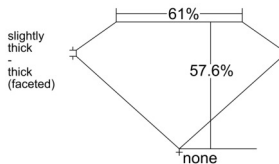

GIA®

FACSIMILE

GIA REPORT 6511408461

Verify this report at GIA.edu

GIA NATURAL DIAMOND DOSSIER®

February 11, 2025
GIA Report Number 6511408461
Shape and Cutting Style ..... Oval Brilliant
Measurements ..... 7.60 x 5.16 x 2.97 mm

GRADING RESULTS

Carat Weight ..... 0.76 carat
Color Grade ..... E
Clarity Grade VS1

ADDITIONAL GRADING INFORMATION

Polish ..... Excellent
Symmetry ..... Very Good
Fluorescence ..... None
Clarity Characteristics..... Crystal, Feather, Cloud, Pinpoint
Inspection(s): GIA 6511408461

PROPORTIONS

Profile not to actual proportions

GRADING SCALES

GIA COLOR SCALE		GIA CLARITY SCALE			
COLORLESS	D	VERY VERY SLIGHTLY INCLUDED	FLAWLESS		
	E		INTERNALLY FLAWLESS		
	F	VERY SLIGHTLY INCLUDED	VS₁		
	G		VS₂		
	H		VS₁		
	NEAR COLORLESS	I	SLIGHTLY INCLUDED	VS₂	
		J		SI₁	
		FAINT	K	INCLUDED	SI₂
			L		I₁
			M		I₂
VERT LIGHT	N	LIGHT	I₃		
	O				
	P				
	Q				
	R