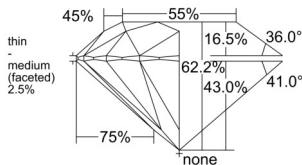

GIA®

FACSIMILE

GIA REPORT 6511400948

Verify this report at GIA.edu

GIA NATURAL DIAMOND DOSSIER®

February 10, 2025
GIA Report Number 6511400948
Shape and Cutting Style ..... Round Brilliant
Measurements ..... 5.43 - 5.48 x 3.39 mm

GRADING RESULTS

Carat Weight ..... 0.61 carat
Color Grade I
Clarity Grade S11
Cut Grade ..... Excellent

ADDITIONAL GRADING INFORMATION

Polish ..... Excellent
Symmetry ..... Excellent
Fluorescence ..... None
Clarity Characteristics ..... Cloud, Crystal
Inscription(s): GIA 6511400948

PROPORTIONS

GRADING SCALES

GIA COLOR SCALE

COLORESS	D
	E
	F
	G
	H
	I
	J
NEAR COLORESS	K
	L
FANIT	M
	N
	O
	P
VERY LIGHT	Q
	R
	S
	T
	U
	V
	W
	X
	Y
LIGHT	Z

GIA CLARITY SCALE

VERY VERY SLIGHTLY INCLUDED	FLAWLESS
	INTERNALLY FLAWLESS
VERY SLIGHTLY INCLUDED	VVS₁
	VVS₂
SLIGHTLY INCLUDED	VS₁
	VS₂
INCLUDED	SI₁
	SI₂
	I₁
	I₂
	I₃

GIA CUT SCALE

EXCELLENT
VERY GOOD
GOOD
FAIR
POOR