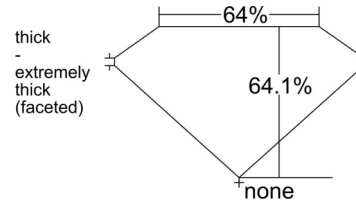

PROPORTIONS

Profile not to actual proportions