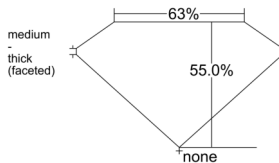

GIA®

FACSIMILE

GIA REPORT 6511325642

Verify this report at GIA.edu

GIA NATURAL DIAMOND DOSSIER®

January 30, 2025
GIA Report Number 6511325642
Shape and Cutting Style ..... Heart Brilliant
Measurements ..... 4.92 x 5.66 x 3.11 mm

GRADING RESULTS

Carat Weight ..... 0.50 carat
Color Grade ..... G
Clarity Grade VS1

ADDITIONAL GRADING INFORMATION

Polish ..... Excellent
Symmetry ..... Excellent
Fluorescence ..... Faint
Clarity Characteristics ..... Cloud, Crystal, Pinpoint
Inscription(s): GIA 6511325642

PROPORTIONS

Profile not to actual proportions

GRADING SCALES

GIA COLOR SCALE		GIA CLARITY SCALE	
COLORLESS	D	VERY VERY SLIGHTLY INCLUDED	FLAWLESS
	E		INTERNALLY FLAWLESS
	F		VVS₁
	G		VVS₂
	H		VS₁
	I		VS₂
	J		SI₁
	K		SI₂
	L		I₁
	M		I₂
NEAR COLORLESS	N	SLIGHTLY INCLUDED	I₃
	O		
	P		
	Q		
FAINT	R		
	S		
	T		
	U		
VERY LIGHT	V		
	W		
	X		
	Y		
LIGHT	Z