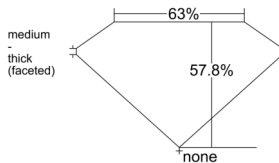

GIA®

FACSIMILE

GIA REPORT 6511254614

Verify this report at GIA.edu

GIA NATURAL DIAMOND DOSSIER®

January 22, 2025
GIA Report Number 6511254614
Shape and Cutting Style ..... Heart Brilliant
Measurements ..... 5.12 x 5.89 x 3.41 mm

GRADING RESULTS

Carat Weight ..... 0.59 carat
Color Grade ..... D
Clarity Grade VS2

ADDITIONAL GRADING INFORMATION

Polish ..... Excellent
Symmetry ..... Excellent
Fluorescence ..... None
Clarity Characteristics ..... Cloud, Crystal
Inscription(s): GIA 6511254614

PROPORTIONS

Profile not to actual proportions

GRADING SCALES

GIA COLOR SCALE		GIA CLARITY SCALE		
COLORLESS	D	VERY VERY SLIGHTLY INCLUDED	FLAWLESS	
	E		INTERNALLY FLAWLESS	
	F		VVS₁	
	NEAR COLORLESS	G	VVS₂	
		H	VERY SLIGHTLY INCLUDED	VS₁
		I		VS₂
		J	SLIGHTLY INCLUDED	SI₁
	K	SI₂		
	L	INCLUDED		I₁
	M		I₂	
FAINT	N	INCLUDED	I₃	
	O			
	P			
	Q			
	R			
	S			
VERT LIGHT	T	INCLUDED		
	U			
	V			
	W			
	X			
	Y			
LIGHT	Z