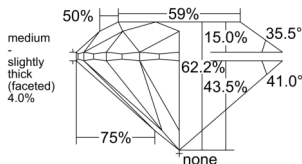

GIA®

FACSIMILE

GIA REPORT 6511169761

Verify this report at GIA.edu

GIA NATURAL DIAMOND DOSSIER®

January 29, 2025
GIA Report Number 6511169761
Shape and Cutting Style ..... Round Brilliant
Measurements ..... 4.43 - 4.46 x 2.77 mm

GRADING RESULTS

Carat Weight ..... 0.34 carat
Color Grade ..... D
Clarity Grade ..... Flawless
Cut Grade ..... Excellent

ADDITIONAL GRADING INFORMATION

Polish ..... Excellent
Symmetry ..... Excellent
Fluorescence ..... None
Clarity Characteristics ..... None
Inscription(s): GIA 6511169761

PROPORTIONS

GRADING SCALES

GIA COLOR SCALE	GIA CLARITY SCALE	GIA CUT SCALE	
D	FLAWLESS	EXCELLENT	
E	INTERNALLY FLAWLESS		
F		VVS₁	VERY GOOD
G	VVS₂		
H	VS₁	GOOD	
I	VS₂		
J	SI₁	FAIR	
K	SI₂		
L	I₁	POOR	
M			
N			
O	I₂		
P			
Q			
R	I₃		
S			
T			
U			
V			
W			
X			
Y			
Z