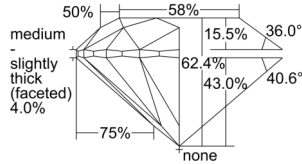

GIA®

FACSIMILE

GIA REPORT 6505903164

Verify this report at GIA.edu

GIA NATURAL DIAMOND DOSSIER®

November 27, 2024
GIA Report Number 6505903164
Shape and Cutting Style ..... Round Brilliant
Measurements ..... 5.35 - 5.38 x 3.35 mm

GRADING RESULTS

Carat Weight ..... 0.60 carat
Color Grade I
Clarity Grade S11
Cut Grade ..... Excellent

ADDITIONAL GRADING INFORMATION

Polish ..... Excellent
Symmetry ..... Excellent
Fluorescence ..... None
Clarity Characteristics ..... Twinning Wisp, Cloud
Inscription(s): GIA 6505903164

PROPORTIONS

Profile to actual proportions