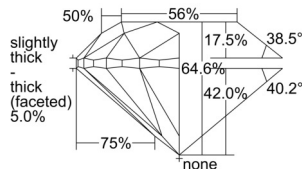

GIA®

FACSIMILE

GIA REPORT 6505864246

Verify this report at GIA.edu

GIA NATURAL DIAMOND DOSSIER®

November 18, 2024
GIA Report Number 6505864246
Shape and Cutting Style ..... Round Brilliant
Measurements ..... 6.03 - 6.07 x 3.91 mm

GRADING RESULTS

Carat Weight ..... 0.91 carat
Color Grade ..... F
Clarity Grade VVS2
Cut Grade ..... Very Good

ADDITIONAL GRADING INFORMATION

Polish ..... Excellent
Symmetry ..... Excellent
Fluorescence ..... Strong Blue
Clarity Characteristics ..... Cloud, Pinpoint, Indented Natural
Inspection(s): GIA 6505864246

PROPORTIONS

Profile to actual proportions

GRADING SCALES

GIA COLOR SCALE	GIA CLARITY SCALE	GIA CUT SCALE
COLOURESS	FLAWLESS	EXCELLENT
E	INTERNALLY FLAWLESS	
F	VVS₁	VERY GOOD
G		
H	VVS₂	GOOD
I	VS₁	
J	VS₂	FAIR
K	SI₁	
L	SI₂	POOR
M	I₁	
N	I₂	
O	I₃	
P		
Q		
R		
S		
T		
U		
V		
W		
X		
Y		
Z