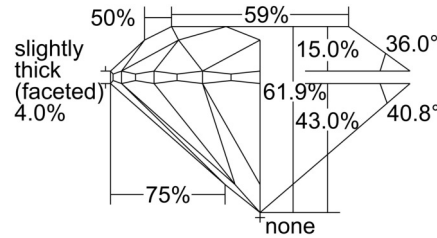

GIA NATURAL DIAMOND GRADING REPORT

November 06, 2024  
 GIA Report Number ..... 6505808164  
 Shape and Cutting Style ..... Round Brilliant  
 Measurements ..... 6.35 - 6.40 x 3.95 mm

GRADING RESULTS

Carat Weight ..... 1.01 carat  
 Color Grade ..... G  
 Clarity Grade ..... SI1  
 Cut Grade ..... Excellent

PROPORTIONS

Profile to actual proportions

CLARITY CHARACTERISTICS

KEY TO SYMBOLS\*

- Crystal
- ◌ Cloud
- ~ Feather
- ∖ Needle
- ↗ Indented Natural

\* Red symbols denote internal characteristics (inclusions). Green or black symbols denote external characteristics (blemishes). Diagram is an approximate representation of the diamond, and symbols shown indicate type, position, and approximate size of clarity characteristics. All clarity characteristics may not be shown. Details of finish are not shown.