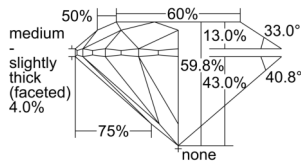

GIA®

FACSIMILE

GIA REPORT 6505601623

Verify this report at GIA.edu

GIA NATURAL DIAMOND DOSSIER®

October 09, 2024
GIA Report Number 6505601623
Shape and Cutting Style ..... Round Brilliant
Measurements ..... 5.11 - 5.14 x 3.06 mm

GRADING RESULTS

Carat Weight ..... 0.50 carat
Color Grade ..... G
Clarity Grade VS1
Cut Grade ..... Excellent

ADDITIONAL GRADING INFORMATION

Polish ..... Excellent
Symmetry ..... Excellent
Fluorescence ..... Faint
Clarity Characteristics ..... Crystal, Cloud, Pinpoint
Inscription(s): GIA 6505601623

PROPORTIONS

Profile to actual proportions

GRADING SCALES

GIA COLOR SCALE	GIA CLARITY SCALE	GIA CUT SCALE	
D	FLAWLESS	EXCELLENT	
E	INTERNALLY FLAWLESS		
F		VVS₁	VERY GOOD
G	VVS₂		
H	VS₁	GOOD	
I	VS₂		
J	SI₁	FAIR	
K	SI₂		
L	I₁	POOR	
M			
N			
O	I₂		
P			
Q	I₃		
R			
S			
T			
U			
V			
W			
X			
Y			
Z