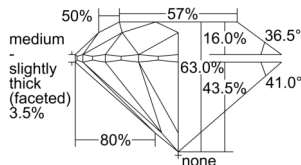

GIA®

FACSIMILE

GIA REPORT 6505426838

Verify this report at GIA.edu

GIA NATURAL DIAMOND DOSSIER®

September 16, 2024
GIA Report Number 6505426838
Shape and Cutting Style ..... Round Brilliant
Measurements ..... 4.88 - 4.92 x 3.09 mm

GRADING RESULTS

Carat Weight ..... 0.46 carat
Color Grade ..... E
Clarity Grade S11
Cut Grade ..... Excellent

ADDITIONAL GRADING INFORMATION

Polish ..... Excellent
Symmetry ..... Excellent
Fluorescence ..... None
Clarity Characteristics ..... Cloud
Inscription(s): GIA 6505426838

PROPORTIONS

Profile to actual proportions

GRADING SCALES

GIA COLOR SCALE	GIA CLARITY SCALE	GIA CUT SCALE	
D	FLAWLESS	EXCELLENT	
E	INTERNALLY FLAWLESS		
F		VVS₁	VERY GOOD
G	VVS₂		
H	VS₁	GOOD	
I	VS₂		
J	S1₁	FAIR	
K	S1₂		
L	I₁	POOR	
M	I₂		
N	I₃		
O			
P			
Q			
R			
S			
T			
U			
V			
W			
X			
Y			
Z