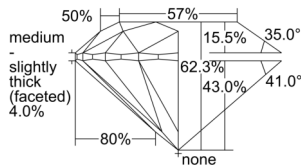

GIA®

FACSIMILE

GIA REPORT 6505310786

Verify this report at GIA.edu

GIA NATURAL DIAMOND DOSSIER®

August 30, 2024
GIA Report Number 6505310786
Shape and Cutting Style ..... Round Brilliant
Measurements ..... 4.49 - 4.52 x 2.81 mm

GRADING RESULTS

Carat Weight ..... 0.35 carat
Color Grade ..... H
Clarity Grade VVS2
Cut Grade ..... Excellent

ADDITIONAL GRADING INFORMATION

Polish ..... Excellent
Symmetry ..... Excellent
Fluorescence ..... Strong Blue
Clarity Characteristics ..... Pinpoint
Inscription(s): GIA 6505310786

PROPORTIONS

Profile to actual proportions

GRADING SCALES

GIA COLOR SCALE	GIA CLARITY SCALE	GIA CUT SCALE	
D	FLAWLESS	EXCELLENT	
E	INTERNALLY FLAWLESS		
F		VVS₁	VERY GOOD
G	VVS₂		
H	VS₁	GOOD	
I	VS₂		
J	SI₁	FAIR	
K	SI₂		
L	I₁	POOR	
M	I₂		
N	I₃		
O			
P			
Q			
R			
S			
T			
U			
V			
W			
X			
Y			
Z