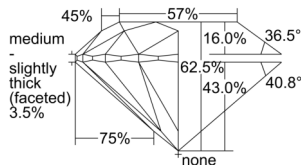

GIA®

FACSIMILE

GIA REPORT 6505276396

Verify this report at GIA.edu

GIA NATURAL DIAMOND DOSSIER®

August 29, 2024
GIA Report Number 6505276396
Shape and Cutting Style ..... Round Brilliant
Measurements ..... 5.20 - 5.23 x 3.26 mm

GRADING RESULTS

Carat Weight ..... 0.55 carat
Color Grade ..... E
Clarity Grade S11
Cut Grade ..... Excellent

ADDITIONAL GRADING INFORMATION

Polish ..... Excellent
Symmetry ..... Excellent
Fluorescence ..... Faint
Clarity Characteristics ..... Crystal, Feather
Inscription(s): GIA 6505276396

PROPORTIONS

Profile to actual proportions

GRADING SCALES

GIA COLOR SCALE

COLOREDNESS	D
	E
	F
	G
	H
	I
	J
NEAR COLORLESS	K
	L
FAINTE	M
	N
	O
	P
VERY LIGHT	Q
	R
	S
	T
	U
	V
	W
	X
	Y
LIGHT	Z

GIA CLARITY SCALE

VERY VERY SLIGHTLY INCLUDED	FLAWLESS
	INTERNALLY FLAWLESS
VERY SLIGHTLY INCLUDED	VVS₁
	VVS₂
SLIGHTLY INCLUDED	VS₁
	VS₂
INCLUDED	SI₁
	SI₂
	I₁
	I₂
	I₃

GIA CUT SCALE

EXCELLENT
VERY GOOD
GOOD
FAIR
POOR