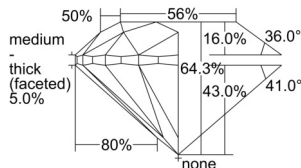

GIA®

FACSIMILE

GIA REPORT 6505270939

Verify this report at GIA.edu

GIA NATURAL DIAMOND DOSSIER®

August 29, 2024
GIA Report Number 6505270939
Shape and Cutting Style ..... Round Brilliant
Measurements ..... 4.18 - 4.21 x 2.70 mm

GRADING RESULTS

Carat Weight ..... 0.30 carat
Color Grade ..... F
Clarity Grade S11
Cut Grade ..... Very Good

ADDITIONAL GRADING INFORMATION

Polish ..... Very Good
Symmetry ..... Good
Fluorescence ..... Strong Blue
Clarity Characteristics ..... Crystal, Feather
Inscription(s): GIA 6505270939

PROPORTIONS

Profile to actual proportions

GRADING SCALES

GIA COLOR SCALE	GIA CLARITY SCALE	GIA CUT SCALE	
COLOURLESS	FLAWLESS	EXCELLENT	
D	INTERNALLY FLAWLESS		
E	VERY VERY SLIGHTLY INCLUDED	VERY GOOD	
F			VVS₁
G	VVS₂	GOOD	
H	VS₁		
I	VS₂	FAIR	
J	SI₁		
K	SI₂	POOR	
L	I₁		
M	I₂		
N	I₃		
O			
P			
Q			
R			
S			
T			
U			
V			
W			
X			
Y			
Z