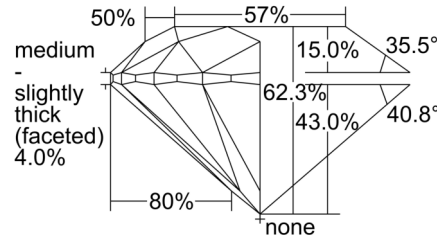

GIA NATURAL DIAMOND GRADING REPORT

August 08, 2024
 GIA Report Number 6505139295
 Shape and Cutting Style Round Brilliant
 Measurements 7.33 - 7.36 x 4.57 mm

GRADING RESULTS

Carat Weight 1.52 carat
 Color Grade J
 Clarity Grade VS1
 Cut Grade Excellent

ADDITIONAL GRADING INFORMATION

Polish Excellent
 Symmetry Excellent
 Fluorescence None
 Inscription(s): GIA 6505139295

PROPORTIONS

Profile to actual proportions

CLARITY CHARACTERISTICS

KEY TO SYMBOLS*

Feather

* Red symbols denote internal characteristics (inclusions). Green or black symbols denote external characteristics (blemishes). Diagram is an approximate representation of the diamond, and symbols shown indicate type, position, and approximate size of clarity characteristics. All clarity characteristics may not be shown. Details of finish are not shown.