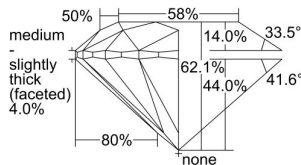

GIA®

FACSIMILE

GIA REPORT 6505052755

Verify this report at GIA.edu

GIA NATURAL DIAMOND DOSSIER®

July 30, 2024
GIA Report Number 6505052755
Shape and Cutting Style ..... Round Brilliant
Measurements ..... 5.08 - 5.12 x 3.17 mm

GRADING RESULTS

Carat Weight ..... 0.50 carat
Color Grade ..... G
Clarity Grade S11
Cut Grade ..... Excellent

ADDITIONAL GRADING INFORMATION

Polish ..... Excellent
Symmetry ..... Excellent
Fluorescence ..... None
Clarity Characteristics ..... Cloud
Inscription(s): GIA 6505052755

PROPORTIONS

Profile to actual proportions

GRADING SCALES

GIA COLOR SCALE

COLORESS	D
	E
	F
	G
	H
	I
	J
NEAR COLORESS	K
	L
FAIN	M
	N
	O
	P
VERY LIGHT	Q
	R
	S
	T
	U
	V
	W
	X
	Y
LIGHT	Z

GIA CLARITY SCALE

VERY VERY SLIGHTLY INCLUDED	FLAWLESS
	INTERNALLY FLAWLESS
VERY SLIGHTLY INCLUDED	VVS₁
	VVS₂
SLIGHTLY INCLUDED	VS₁
	VS₂
INCLUDED	SI₁
	SI₂
	I₁
	I₂
	I₃

GIA CUT SCALE

EXCELLENT
VERY GOOD
GOOD
FAIR
POOR