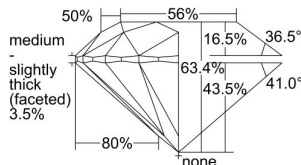

GIA®

FACSIMILE

GIA REPORT 6505000735

Verify this report at GIA.edu

GIA NATURAL DIAMOND DOSSIER®

July 24, 2024
GIA Report Number 6505000735
Shape and Cutting Style ..... Round Brilliant
Measurements ..... 5.70 - 5.74 x 3.63 mm

GRADING RESULTS

Carat Weight ..... 0.73 carat
Color Grade ..... D
Clarity Grade S11
Cut Grade ..... Excellent

ADDITIONAL GRADING INFORMATION

Polish ..... Excellent
Symmetry ..... Excellent
Fluorescence ..... None
Clarity Characteristics ..... Crystal, Feather
Inscription(s): GIA 6505000735

PROPORTIONS

Profile to actual proportions

GRADING SCALES

GIA COLOR SCALE	GIA CLARITY SCALE	GIA CUT SCALE	
D	FLAWLESS	EXCELLENT	
E	INTERNALLY FLAWLESS		
F		VVS₁	VERY GOOD
G	VVS₂		
H	VS₁	GOOD	
I	VS₂		
J	S1₁	FAIR	
K	S1₂		
L	I₁	POOR	
M	I₂		
N	I₃		
O			
P			
Q			
R			
S			
T			
U			
V			
W			
X			
Y			
Z