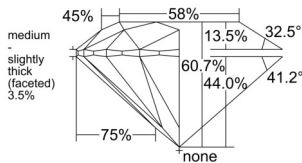

GIA®

FACSIMILE

GIA REPORT 6502984431

Verify this report at GIA.edu

GIA NATURAL DIAMOND DOSSIER®

December 12, 2024
GIA Report Number 6502984431
Shape and Cutting Style ..... Round Brilliant
Measurements ..... 5.14 - 5.18 x 3.13 mm

GRADING RESULTS

Carat Weight ..... 0.50 carat
Color Grade ..... D
Clarity Grade S11
Cut Grade ..... Excellent

ADDITIONAL GRADING INFORMATION

Polish ..... Excellent
Symmetry ..... Excellent
Fluorescence ..... Strong Blue
Clarity Characteristics ..... Crystal, Feather
Inscription(s): GIA 6502984431

PROPORTIONS

Profile to actual proportions

GRADING SCALES

GIA COLOR SCALE

COLORESS	D
	E
	F
	G
	H
	I
	J
NEAR COLORESS	K
	L
FANT	M
	N
	O
	P
VERY LIGHT	Q
	R
	S
	T
	U
	V
	W
	X
	Y
LIGHT	Z

GIA CLARITY SCALE

VERY VERY SLIGHTLY INCLUDED	FLAWLESS
	INTERNALLY FLAWLESS
VERY SLIGHTLY INCLUDED	VVS₁
	VVS₂
SLIGHTLY INCLUDED	VS₁
	VS₂
INCLUDED	SI₁
	SI₂
	I₁
	I₂
	I₃

GIA CUT SCALE

EXCELLENT
VERY GOOD
GOOD
FAIR
POOR