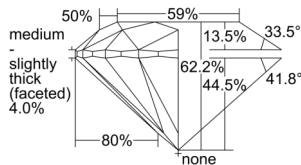

GIA®

FACSIMILE

GIA REPORT 6502891506

Verify this report at GIA.edu

GIA NATURAL DIAMOND DOSSIER®

November 22, 2024
GIA Report Number 6502891506
Shape and Cutting Style ..... Round Brilliant
Measurements ..... 5.40 - 5.43 x 3.37 mm

GRADING RESULTS

Carat Weight ..... 0.60 carat
Color Grade ..... G
Clarity Grade VS1
Cut Grade ..... Excellent

ADDITIONAL GRADING INFORMATION

Polish ..... Excellent
Symmetry ..... Excellent
Fluorescence ..... Strong Blue
Clarity Characteristics..... Crystal, Cloud, Needle, Pinpoint
Inscription(s): GIA 6502891506

PROPORTIONS

Profile to actual proportions

GRADING SCALES

GIA COLOR SCALE	GIA CLARITY SCALE	GIA CUT SCALE	
D	FLAWLESS	EXCELLENT	
E	INTERNALLY FLAWLESS		
F		VVS₁	VERY GOOD
G	VVS₂		
H	VS₁	GOOD	
I	VS₂		
J	SI₁	FAIR	
K	SI₂		
L	I₁	POOR	
M			
N			
O	I₂		
P			
Q			
R	I₃		
S			
T			
U			
V			
W			
X			
Y			
Z