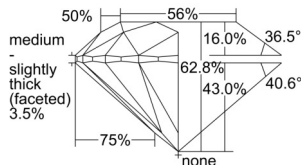

GIA®

FACSIMILE

GIA REPORT 6502888964

Verify this report at GIA.edu

GIA NATURAL DIAMOND DOSSIER®

November 22, 2024
GIA Report Number 6502888964
Shape and Cutting Style ..... Round Brilliant
Measurements ..... 5.28 - 5.31 x 3.32 mm

GRADING RESULTS

Carat Weight ..... 0.57 carat
Color Grade ..... G
Clarity Grade VVS2
Cut Grade ..... Excellent

ADDITIONAL GRADING INFORMATION

Polish ..... Excellent
Symmetry ..... Excellent
Fluorescence ..... Medium Blue
Clarity Characteristics ..... Cloud
Inscription(s): GIA 6502888964

PROPORTIONS

Profile to actual proportions

GRADING SCALES

GIA COLOR SCALE	GIA CLARITY SCALE	GIA CUT SCALE	
D	FLAWLESS	EXCELLENT	
E	INTERNALLY FLAWLESS		
F		VVS₁	VERY GOOD
G	VVS₂		
H	VS₁	GOOD	
I	VS₂		
J	SI₁	FAIR	
K	SI₂		
L	I₁	POOR	
M			
N			
O	I₂		
P			
Q			
R	I₃		
S			
T			
U			
V			
W			
X			
Y			
Z