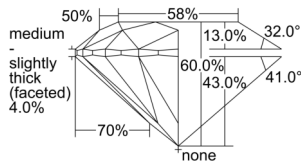

GIA®

FACSIMILE

GIA REPORT 6502810780

Verify this report at GIA.edu

GIA NATURAL DIAMOND DOSSIER®

November 11, 2024
GIA Report Number 6502810780
Shape and Cutting Style ..... Round Brilliant
Measurements ..... 4.77 - 4.79 x 2.87 mm

GRADING RESULTS

Carat Weight ..... 0.40 carat
Color Grade I
Clarity Grade S11
Cut Grade ..... Excellent

ADDITIONAL GRADING INFORMATION

Polish ..... Excellent
Symmetry ..... Excellent
Fluorescence ..... Strong Blue
Clarity Characteristics ..... Crystal, Feather
Inscription(s): GIA 6502810780

PROPORTIONS

Profile to actual proportions

GRADING SCALES

GIA COLOR SCALE	GIA CLARITY SCALE	GIA CUT SCALE
D	FLAWLESS	EXCELLENT
E	FLAWLESS	
F	INTERNALLY FLAWLESS	VERY GOOD
G	FLAWLESS	
H	VVS₁	GOOD
I	VVS₂	
J	VS₁	FAIR
K	VS₂	
L	S1₁	POOR
M	S1₂	
N	I₁	
O	I₂	
P	I₃