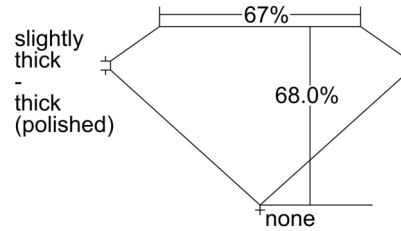

GIA NATURAL DIAMOND GRADING REPORT

November 06, 2024

GIA Report Number 6502794351

Shape and Cutting Style Cut-Cornered Rectangular
Modified Brilliant

Measurements 7.81 x 6.06 x 4.12 mm

GRADING RESULTS

Carat Weight 1.71 carat

Color Grade I

Clarity Grade VS1

ADDITIONAL GRADING INFORMATION

Polish Excellent

Symmetry Excellent

Fluorescence Strong Blue

Inscription(s): GIA 6502794351

Comments: Additional pinpoints are not shown.

PROPORTIONS

Profile not to actual proportions

CLARITY CHARACTERISTICS

KEY TO SYMBOLS*

- Crystal
- Pinpoint

GRADING SCALES

| GIA COLOR SCALE | | GIA CLARITY SCALE | |
|-----------------|---|-----------------------------|---------------------|
| COLOURLESS | D | VERY VERY SLIGHTLY INCLUDED | FLAWLESS |
| | E | | INTERNALLY FLAWLESS |
| | F | | VVS ₁ |
| NEAR COLOURLESS | G | VERY SLIGHTLY INCLUDED | VVS ₂ |
| | H | | VS ₁ |
| | I | | VS ₂ |
| FAINT | J | SLIGHTLY INCLUDED | SI ₁ |
| | K | | SI ₂ |
| | L | | I ₁ |
| VERY LIGHT | M | INCLUDED | I ₂ |
| | N | | I ₃ |
| | O | | |
| LIGHT | P | | |
| | Q | | |
| | R | | |
| | S | | |
| | T | | |
| | U | | |
| | V | | |
| W | | | |
| X | | | |
| Y | | | |
| Z | | | |

* Red symbols denote internal characteristics (inclusions). Green or black symbols denote external characteristics (blemishes). Diagram is an approximate representation of the diamond, and symbols shown indicate type, position, and approximate size of clarity characteristics. All clarity characteristics may not be shown. Details of finish are not shown.