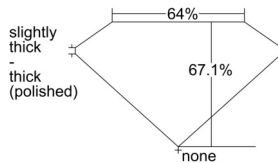

GIA®

FACSIMILE

GIA REPORT 6502779062

Verify this report at GIA.edu

GIA NATURAL DIAMOND DOSSIER®

November 05, 2024
GIA Report Number 6502779062
Shape and Cutting Style ..... Emerald Cut
Measurements ..... 5.89 x 4.26 x 2.86 mm

GRADING RESULTS

Carat Weight ..... 0.71 carat
Color Grade I
Clarity Grade VVS2

ADDITIONAL GRADING INFORMATION

Polish ..... Excellent
Symmetry ..... Very Good
Fluorescence ..... Faint
Clarity Characteristics ..... Pinpoint
Inscription(s): GIA 6502779062

PROPORTIONS

Profile not to actual proportions

GRADING SCALES

GIA COLOR SCALE		GIA CLARITY SCALE	
COLORLESS	D	VERY VERY SLIGHTLY INCLUDED	FLAWLESS
	E		INTERNALLY FLAWLESS
	F		VVS₁
	G		VVS₂
	H		VS₁
NEAR COLORLESS	I	VERY SLIGHTLY INCLUDED	VS₂
	J		SI₁
	K		SI₂
	L		I₁
	M		I₂
FAINT	N	INCLUDED	I₃
	O		
	P		
	Q		
	R		
VERY LIGHT	S		
	T		
	U		
	V		
	W		
LIGHT	X		
	Y		
	Z