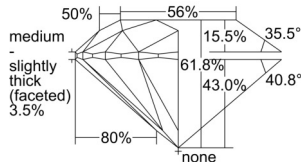

GIA®

FACSIMILE

GIA REPORT 6502694176

Verify this report at GIA.edu

GIA NATURAL DIAMOND DOSSIER®

October 21, 2024
GIA Report Number 6502694176
Shape and Cutting Style ..... Round Brilliant
Measurements ..... 4.40 - 4.42 x 2.73 mm

GRADING RESULTS

Carat Weight ..... 0.32 carat
Color Grade ..... E
Clarity Grade S11
Cut Grade ..... Excellent

ADDITIONAL GRADING INFORMATION

Polish ..... Excellent
Symmetry ..... Excellent
Fluorescence ..... None
Clarity Characteristics..... Crystal, Feather
Inscription(s): GIA 6502694176

PROPORTIONS

Profile to actual proportions