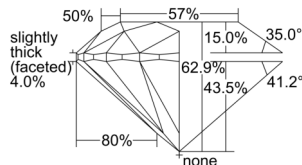

GIA®

FACSIMILE

GIA REPORT 6502675398

Verify this report at GIA.edu

GIA NATURAL DIAMOND DOSSIER®

October 17, 2024
GIA Report Number 6502675398
Shape and Cutting Style ..... Round Brilliant
Measurements ..... 5.64 - 5.68 x 3.56 mm

GRADING RESULTS

Carat Weight ..... 0.70 carat
Color Grade ..... F
Clarity Grade VVS1
Cut Grade ..... Excellent

ADDITIONAL GRADING INFORMATION

Polish ..... Excellent
Symmetry ..... Excellent
Fluorescence ..... Faint
Clarity Characteristics ..... Pinpoint, Feather
Inscription(s): GIA 6502675398

PROPORTIONS

Profile to actual proportions

GRADING SCALES

GIA COLOR SCALE

COLOREDNESS	D
	E
	F
	G
	H
	I
	J
NEAR COLORLESS	K
	L
	M
	N
	O
	P
	Q
	R
	S
	T
	U
	V
	W
	X
	Y
	Z

GIA CLARITY SCALE

FLAWLESS	INTERNAL FLAWLESS	
		FLAWLESS
VERY VERY SLIGHTLY INCLUDED	VVS₁	
	VVS₂	
VERY SLIGHTLY INCLUDED	VS₁	
	VS₂	
SLIGHTLY INCLUDED	SI₁	
	SI₂	
INCLUDED	I₁	
	I₂	
	I₃	

GIA CUT SCALE

EXCELLENT
VERY GOOD
GOOD
FAIR
POOR