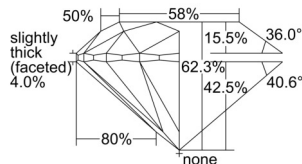

GIA®

FACSIMILE

GIA REPORT 6502638695

Verify this report at GIA.edu

GIA NATURAL DIAMOND DOSSIER®

October 15, 2024
GIA Report Number 6502638695
Shape and Cutting Style ..... Round Brilliant
Measurements ..... 6.15 - 6.18 x 3.84 mm

GRADING RESULTS

Carat Weight ..... 0.91 carat
Color Grade ..... K, Faint Brown
Clarity Grade S11
Cut Grade ..... Excellent

ADDITIONAL GRADING INFORMATION

Polish ..... Excellent
Symmetry ..... Excellent
Fluorescence ..... None
Clarity Characteristics ..... Cloud, Crystal
Inscription(s): GIA 6502638695

PROPORTIONS

Profile to actual proportions

GRADING SCALES

GIA COLOR SCALE	GIA CLARITY SCALE	GIA CUT SCALE	
D	FLAWLESS	EXCELLENT	
E	INTERNALLY FLAWLESS		
F		VVS₁	VERY GOOD
G	VVS₂		
H	VS₁	GOOD	
I	VS₂		
J	S1₁	FAIR	
K	S1₂		
L	I₁	POOR	
M	I₂		
N	I₃		
O			
P			
Q			
R			
S			
T			
U			
V			
W			
X			
Y			
Z