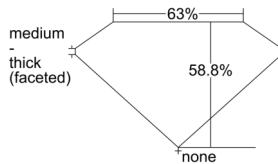

GIA®

FACSIMILE

GIA REPORT 6502489671

Verify this report at GIA.edu

GIA NATURAL DIAMOND DOSSIER®

September 24, 2024
GIA Report Number 6502489671
Shape and Cutting Style ..... Heart Brilliant
Measurements ..... 4.72 x 5.58 x 3.28 mm

GRADING RESULTS

Carat Weight ..... 0.51 carat
Color Grade ..... D
Clarity Grade VVS2

ADDITIONAL GRADING INFORMATION

Polish ..... Excellent
Symmetry ..... Excellent
Fluorescence ..... Faint
Clarity Characteristics ..... Needle, Surface Graining
Inscription(s): GIA 6502489671

PROPORTIONS

Profile not to actual proportions

GRADING SCALES

GIA COLOR SCALE		GIA CLARITY SCALE			
COLORLESS	D	VERY VERY SLIGHTLY INCLUDED	FLAWLESS		
	E		INTERNALLY FLAWLESS		
	F		VVS₁		
	NEAR COLORLESS	G	VERY SLIGHTLY INCLUDED	VVS₂	
		H		VS₁	
		FAINT	I	SLIGHTLY INCLUDED	VS₂
			J		SI₁
	LIGHT	K	INCLUDED	SI₂	
		L		I₁	
		M		I₂	
N		NOT GRADED	I₃		
O					
P					
Q					
R					
S					
T					
U					
V					
W					
X					
Y					
Z