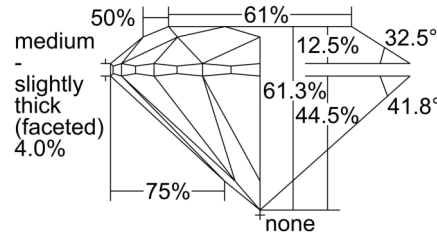

GIA NATURAL DIAMOND GRADING REPORT

September 25, 2024

GIA Report Number 6502457002

Shape and Cutting Style Round Brilliant

Measurements 8.11 - 8.14 x 4.98 mm

GRADING RESULTS

Carat Weight 2.01 carat

Color Grade K

PROPORTIONS

Profile to actual proportions

CLARITY CHARACTERISTICS

KEY TO SYMBOLS*

• Pinpoint

* Red symbols denote internal characteristics (inclusions). Green or black symbols denote external characteristics (blemishes). Diagram is an approximate representation of the diamond, and symbols shown indicate type, position, and approximate size of clarity characteristics. All clarity characteristics may not be shown. Details of finish are not shown.