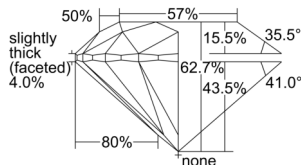

GIA®

FACSIMILE

GIA REPORT 6502370840

Verify this report at GIA.edu

GIA NATURAL DIAMOND DOSSIER®

September 09, 2024
GIA Report Number 6502370840
Shape and Cutting Style ..... Round Brilliant
Measurements ..... 5.15 - 5.17 x 3.24 mm

GRADING RESULTS

Carat Weight ..... 0.53 carat
Color Grade ..... H
Clarity Grade VS1
Cut Grade ..... Excellent

ADDITIONAL GRADING INFORMATION

Polish ..... Excellent
Symmetry ..... Excellent
Fluorescence ..... None
Clarity Characteristics ..... Feather, Cloud
Inscription(s): GIA 6502370840

PROPORTIONS

Profile to actual proportions

GRADING SCALES

GIA COLOR SCALE	GIA CLARITY SCALE	GIA CUT SCALE	
D	FLAWLESS	EXCELLENT	
E	INTERNALLY FLAWLESS		
F		VVS₁	VERY GOOD
G	VVS₂		
H	VS₁	GOOD	
I	VS₂		
J	SI₁	FAIR	
K	SI₂		
L	I₁	POOR	
M	I₂		
N	I₃		
O			
P			
Q			
R			
S			
T			
U			
V			
W			
X			
Y			
Z