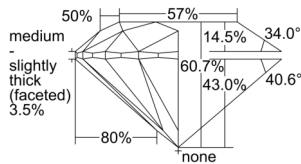

GIA®

FACSIMILE

GIA REPORT 6502293369

Verify this report at GIA.edu

GIA NATURAL DIAMOND DOSSIER®

August 30, 2024
GIA Report Number 6502293369
Shape and Cutting Style ..... Round Brilliant
Measurements ..... 4.68 - 4.71 x 2.85 mm

GRADING RESULTS

Carat Weight ..... 0.38 carat
Color Grade ..... E
Clarity Grade S11
Cut Grade ..... Excellent

ADDITIONAL GRADING INFORMATION

Polish ..... Excellent
Symmetry ..... Excellent
Fluorescence ..... None
Clarity Characteristics ..... Crystal
Inscription(s): GIA 6502293369

PROPORTIONS

Profile to actual proportions

GRADING SCALES

GIA COLOR SCALE

COLORESS	D
	E
	F
	G
	H
	I
	J
NEAR COLORESS	K
	L
FAIN	M
	N
	O
	P
	Q
VERY LIGHT	R
	S
	T
	U
	V
	W
	X
	Y
LIGHT	Z

GIA CLARITY SCALE

FLAWLESS	VERY VERY SLIGHTLY INCLUDED	VVS₁	
			VVS₂
INTERNALLY FLAWLESS	VERY SLIGHTLY INCLUDED	VS₁	
		VS₂	
SLIGHTLY INCLUDED	SLIGHTLY INCLUDED	S1₁	
		S1₂	
INCLUDED	INCLUDED	I₁	
		I₂	
		I₃	

GIA CUT SCALE

EXCELLENT	VERY GOOD	GOOD	FAIR	POOR