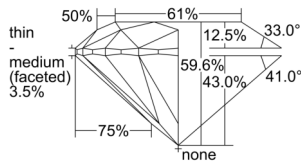

GIA®

FACSIMILE

GIA REPORT 6502171469

Verify this report at GIA.edu

GIA NATURAL DIAMOND DOSSIER®

August 12, 2024
GIA Report Number 6502171469
Shape and Cutting Style ..... Round Brilliant
Measurements ..... 4.78 - 4.81 x 2.86 mm

GRADING RESULTS

Carat Weight ..... 0.40 carat
Color Grade ..... D
Clarity Grade VS1
Cut Grade ..... Excellent

ADDITIONAL GRADING INFORMATION

Polish ..... Excellent
Symmetry ..... Excellent
Fluorescence ..... None
Clarity Characteristics..... Cloud, Pinpoint, Needle
Inscription(s): GIA 6502171469

PROPORTIONS

Profile to actual proportions