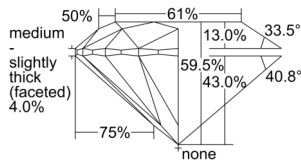

GIA®

FACSIMILE

GIA REPORT 6502169439

Verify this report at GIA.edu

GIA NATURAL DIAMOND DOSSIER®

August 09, 2024
GIA Report Number 6502169439
Shape and Cutting Style ..... Round Brilliant
Measurements ..... 4.96 - 4.99 x 2.96 mm

GRADING RESULTS

Carat Weight ..... 0.45 carat
Color Grade ..... G
Clarity Grade VS2
Cut Grade ..... Excellent

ADDITIONAL GRADING INFORMATION

Polish ..... Excellent
Symmetry ..... Excellent
Fluorescence ..... Medium Blue
Clarity Characteristics..... Cloud, Crystal, Feather
Inscription(s): GIA 6502169439

PROPORTIONS

Profile to actual proportions

GRADING SCALES

GIA COLOR SCALE	GIA CLARITY SCALE	GIA CUT SCALE	
D	FLAWLESS	EXCELLENT	
E	INTERNALLY FLAWLESS		
F		VVS₁	VERY GOOD
G	VVS₂		
H	VS₁	GOOD	
I	VS₂		
J	SI₁	FAIR	
K	SI₂		
L	I₁	POOR	
M			
N			
O	I₂		
P			
Q			
R	I₃		
S			
T			
U			
V			
W			
X			
Y			
Z