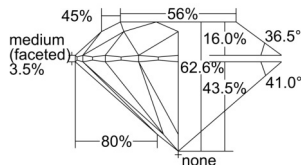

GIA®

FACSIMILE

GIA REPORT 6502055779

Verify this report at GIA.edu

GIA NATURAL DIAMOND DOSSIER®

July 31, 2024
GIA Report Number 6502055779
Shape and Cutting Style ..... Round Brilliant
Measurements ..... 6.15 - 6.19 x 3.86 mm

GRADING RESULTS

Carat Weight ..... 0.90 carat
Color Grade ..... J
Clarity Grade VS1
Cut Grade ..... Excellent

ADDITIONAL GRADING INFORMATION

Polish ..... Excellent
Symmetry ..... Excellent
Fluorescence ..... None
Clarity Characteristics..... Indented Natural, Pinpoint
Inscription(s): GIA 6502055779

PROPORTIONS

Profile to actual proportions

GRADING SCALES

GIA COLOR SCALE

COLORESS	D
	E
	F
	G
	H
	I
	J
NEAR COLORESS	K
	L
Faint	M
	N
	O
	P
	Q
	R
	S
	T
	U
	V
	W
	X
	Y
Light	Z

GIA CLARITY SCALE

FLAWLESS	VERY VERY SLIGHTLY INCLUDED	VS₁	VS₂	VS₁	VS₂	SL₁	SL₂	I₁	I₂	I₃		
											FLAWLESS	INTERNALLY FLAWLESS

GIA CUT SCALE

EXCELLENT
VERY GOOD
GOOD
FAIR
POOR