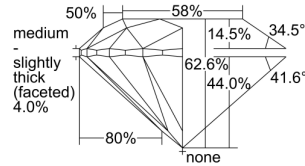

GIA®

FACSIMILE

GIA REPORT 6502053072

Verify this report at GIA.edu

GIA NATURAL DIAMOND DOSSIER®

July 29, 2024
GIA Report Number 6502053072
Shape and Cutting Style ..... Round Brilliant
Measurements ..... 5.05 - 5.08 x 3.17 mm

GRADING RESULTS

Carat Weight ..... 0.50 carat
Color Grade L
Clarity Grade VVS1
Cut Grade ..... Excellent

ADDITIONAL GRADING INFORMATION

Polish ..... Excellent
Symmetry ..... Excellent
Fluorescence ..... Faint
Clarity Characteristics ..... Pinpoint, Feather
Inscription(s): GIA 6502053072

PROPORTIONS

Profile to actual proportions

GRADING SCALES

GIA COLOR SCALE	GIA CLARITY SCALE	GIA CUT SCALE	
D	FLAWLESS	EXCELLENT	
E	INTERNALLY FLAWLESS		
F		VVS₁	VERY GOOD
G	VVS₂		
H	VS₁	GOOD	
I	VS₂		
J	SI₁	FAIR	
K	SI₂		
L	I₁	POOR	
M	I₂		
N	I₃		
O			
P			
Q			
R			
S			
T			
U			
V			
W			
X			
Y			
Z