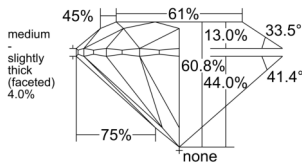

GIA®

FACSIMILE

GIA REPORT 6501976229

Verify this report at GIA.edu

GIA NATURAL DIAMOND DOSSIER®

December 17, 2024
GIA Report Number 6501976229
Shape and Cutting Style ..... Round Brilliant
Measurements ..... 4.35 - 4.37 x 2.65 mm

GRADING RESULTS

Carat Weight ..... 0.30 carat
Color Grade ..... E
Clarity Grade S11
Cut Grade ..... Excellent

ADDITIONAL GRADING INFORMATION

Polish ..... Excellent
Symmetry ..... Excellent
Fluorescence ..... Strong Blue
Clarity Characteristics ..... Crystal, Cloud
Inscription(s): GIA 6501976229

PROPORTIONS

Profile to actual proportions