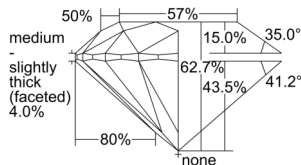

GIA®

FACSIMILE

GIA REPORT 6501410883

Verify this report at GIA.edu

GIA NATURAL DIAMOND DOSSIER®

September 16, 2024
GIA Report Number 6501410883
Shape and Cutting Style ..... Round Brilliant
Measurements ..... 4.67 - 4.71 x 2.94 mm

GRADING RESULTS

Carat Weight ..... 0.40 carat
Color Grade ..... H
Clarity Grade VVS1
Cut Grade ..... Excellent

ADDITIONAL GRADING INFORMATION

Polish ..... Excellent
Symmetry ..... Excellent
Fluorescence ..... None
Clarity Characteristics ..... Pinpoint, Cloud, Feather
Inscription(s): GIA 6501410883

PROPORTIONS

Profile to actual proportions

GRADING SCALES

GIA COLOR SCALE	GIA CLARITY SCALE	GIA CUT SCALE	
D	FLAWLESS	EXCELLENT	
E	INTERNALLY FLAWLESS		
F		VVS₁	VERY GOOD
G	VVS₂		
H	VS₁	GOOD	
I	VS₂		
J	SI₁	FAIR	
K	SI₂		
L	I₁	POOR	
M			
N			
O	I₂		
P			
Q			
R	I₃		
S			
T			
U			
V			
W			
X			
Y			
Z