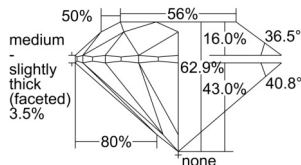

GIA®

FACSIMILE

GIA REPORT 6501349936

Verify this report at GIA.edu

GIA NATURAL DIAMOND DOSSIER®

September 11, 2024
GIA Report Number **6501349936**
Shape and Cutting Style ..... **Round Brilliant**
Measurements ..... **5.34 - 5.38 x 3.37 mm**

GRADING RESULTS

Carat Weight ..... **0.60 carat**
Color Grade ..... **L**
Clarity Grade **VS1**
Cut Grade ..... **Excellent**

ADDITIONAL GRADING INFORMATION

Polish ..... **Very Good**
Symmetry ..... **Very Good**
Fluorescence ..... **Medium Blue**
Clarity Characteristics ..... **Crystal**
Inscription(s): **GIA 6501349936**

PROPORTIONS

Profile to actual proportions

GRADING SCALES

GIA COLOR SCALE	GIA CLARITY SCALE	GIA CUT SCALE	
D	FLAWLESS	EXCELLENT	
E	INTERNALLY FLAWLESS		
F		VVS₁	VERY GOOD
G	VVS₂		
H	VS₁	GOOD	
I	VS₂		
J	SI₁	FAIR	
K	SI₂		
L	I₁	POOR	
M	I₂		
N	I₃		
O			
P			
Q			
R			
S			
T			
U			
V			
W			
X			
Y			
Z