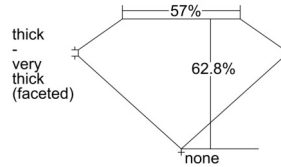

GIA®

FACSIMILE

GIA REPORT 6501137773

Verify this report at GIA.edu

GIA NATURAL DIAMOND DOSSIER®

August 07, 2024
GIA Report Number 6501137773
Shape and Cutting Style ..... Oval Brilliant
Measurements ..... 6.09 x 4.43 x 2.78 mm

GRADING RESULTS

Carat Weight ..... 0.50 carat
Color Grade ..... E
Clarity Grade VVS1

ADDITIONAL GRADING INFORMATION

Polish ..... Excellent
Symmetry ..... Excellent
Fluorescence ..... None
Clarity Characteristics ..... Pinpoint, Feather
Inscription(s): GIA 6501137773

PROPORTIONS

Profile not to actual proportions

GRADING SCALES

GIA COLOR SCALE		GIA CLARITY SCALE			
COLORLESS	D	VERY VERY SLIGHTLY INCLUDED	FLAWLESS		
	E		INTERNALLY FLAWLESS		
	F	VERY SLIGHTLY INCLUDED	VVS₁		
	G		VVS₂		
	H		VS₁		
	NEAR COLORLESS	I	SLIGHTLY INCLUDED	VS₂	
		J		SI₁	
		FAINT	K	INCLUDED	SI₂
			L		I₁
			M		I₂
VERT LIGHT	N	LIGHT	I₃		
	O				
	P				
	Q				
	R				
	S				
	T