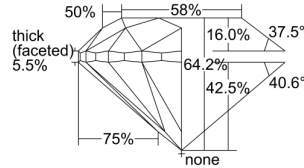

GIA®

FACSIMILE

GIA REPORT 6501031333

Verify this report at GIA.edu

GIA NATURAL DIAMOND DOSSIER®

July 26, 2024
GIA Report Number 6501031333
Shape and Cutting Style ..... Round Brilliant
Measurements ..... 4.57 - 4.60 x 2.94 mm

GRADING RESULTS

Carat Weight ..... 0.40 carat
Color Grade ..... D
Clarity Grade S11
Cut Grade ..... Very Good

ADDITIONAL GRADING INFORMATION

Polish ..... Excellent
Symmetry ..... Excellent
Fluorescence ..... None
Clarity Characteristics ..... Crystal, Cloud
Inscription(s): GIA 6501031333

PROPORTIONS

Profile to actual proportions

GRADING SCALES

GIA COLOR SCALE	GIA CLARITY SCALE	GIA CUT SCALE	
D	FLAWLESS	EXCELLENT	
E	INTERNALLY FLAWLESS		
F		VVS₁	VERY GOOD
G	VVS₂		
H	VS₁	GOOD	
I	VS₂		
J	S1₁	FAIR	
K	S1₂		
L	I₁	POOR	
M	I₂		
N	I₃		
O