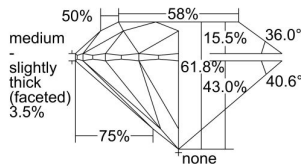

GIA®

FACSIMILE

GIA REPORT 6495513640

Verify this report at GIA.edu

GIA NATURAL DIAMOND DOSSIER®

May 29, 2024
GIA Report Number 6495513640
Shape and Cutting Style ..... Round Brilliant
Measurements ..... 5.34 - 5.41 x 3.32 mm

GRADING RESULTS

Carat Weight ..... 0.60 carat
Color Grade ..... G
Clarity Grade VVS1
Cut Grade ..... Excellent

ADDITIONAL GRADING INFORMATION

Polish ..... Excellent
Symmetry ..... Very Good
Fluorescence ..... None
Clarity Characteristics ..... Pinpoint, Cloud, Feather
Inscription(s): GIA 6495513640

PROPORTIONS

Profile to actual proportions

GRADING SCALES

GIA COLOR SCALE	GIA CLARITY SCALE	GIA CUT SCALE	
D	FLAWLESS	EXCELLENT	
E	INTERNALLY FLAWLESS		
F		VVS₁	VERY GOOD
G	VVS₂		
H	VS₁	GOOD	
I	VS₂		
J	SI₁	FAIR	
K	SI₂		
L	I₁	POOR	
M			
N			
O	I₂		
P			
Q			
R	I₃		
S			
T			
U			
V			
W			
X			
Y			
Z