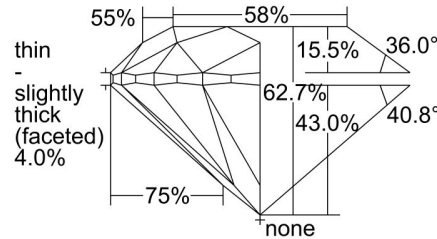

GIA REPORT
6495488425

Verify this report at GIA.edu

FACSIMILE

This is a digital representation of the original GIA Report. This representation might not be accepted in lieu of the original GIA Report in certain circumstances. The original GIA Report includes certain security features which are not reproducible on this facsimile.

GIA NATURAL DIAMOND GRADING REPORT

May 29, 2024
GIA Report Number 6495488425
Shape and Cutting Style ..... Round Brilliant
Measurements ..... 6.32 - 6.35 x 3.97 mm

GRADING RESULTS

Carat Weight ..... 1.00 carat
Color Grade I
Clarity Grade VS1
Cut Grade ..... Excellent

ADDITIONAL GRADING INFORMATION

Polish ..... Excellent
Symmetry ..... Excellent
Fluorescence ..... None
Inscription(s): GIA 6495488425
Comments: Clouds are not shown.

PROPORTIONS

Profile to actual proportions