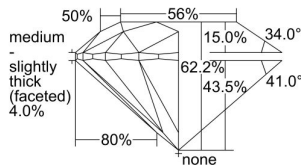

GIA®

FACSIMILE

GIA REPORT 6495284373

Verify this report at GIA.edu

GIA NATURAL DIAMOND DOSSIER®

May 09, 2024
GIA Report Number **6495284373**
Shape and Cutting Style ..... **Round Brilliant**
Measurements ..... **5.08 - 5.11 x 3.17 mm**

GRADING RESULTS

Carat Weight ..... **0.50 carat**
Color Grade ..... **J**
Clarity Grade **I1**
Cut Grade ..... **Excellent**

ADDITIONAL GRADING INFORMATION

Polish ..... **Excellent**
Symmetry ..... **Excellent**
Fluorescence ..... **Medium Blue**
Clarity Characteristics..... **Crystal, Cloud, Feather**
Inscription(s): **GIA 6495284373**

PROPORTIONS

Profile to actual proportions

GRADING SCALES

GIA COLOR SCALE	GIA CLARITY SCALE	GIA CUT SCALE	
D	FLAWLESS	EXCELLENT	
E	INTERNALLY FLAWLESS		
F		VVS₁	VERY GOOD
G	VVS₂		
H	VS₁	GOOD	
I	VS₂		
J	S₁	FAIR	
K	S₂		
L	I₁	POOR	
M			
N	I₂		
O			
P	I₃		
Q			
R			
S			
T			
U			
V			
W			
X			
Y			
Z