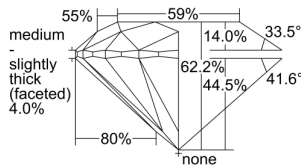

GIA®

FACSIMILE

GIA REPORT 6495037804

Verify this report at gia.edu

GIA NATURAL DIAMOND DOSSIER®

April 10, 2024
GIA Report Number 6495037804
Shape and Cutting Style ..... Round Brilliant
Measurements ..... 6.16 - 6.20 x 3.85 mm

GRADING RESULTS

Carat Weight ..... 0.90 carat
Color Grade I
Clarity Grade VS1
Cut Grade ..... Excellent

ADDITIONAL GRADING INFORMATION

Polish ..... Excellent
Symmetry ..... Excellent
Fluorescence ..... None
Clarity Characteristics..... Cloud, Crystal, Feather, Needle
Inscription(s): GIA 6495037804

PROPORTIONS

Profile to actual proportions

GRADING SCALES

GIA COLOR SCALE	GIA CLARITY SCALE	GIA CUT SCALE	
D	FLAWLESS	EXCELLENT	
E	INTERNALLY FLAWLESS		
F		VVS₁	VERY GOOD
G	VVS₂		
H	VS₁	GOOD	
I	VS₂		
J	SI₁	FAIR	
K	SI₂		
L	I₁	POOR	
M	I₂		
N	I₃		
O			
P			
Q			
R			
S			
T			
U			
V			
W			
X			
Y			
Z