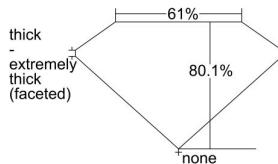

GIA®

FACSIMILE

GIA REPORT 6492838355

Verify this report at GIA.edu

GIA NATURAL DIAMOND DOSSIER®

July 08, 2024
GIA Report Number 6492838355
Shape and Cutting Style ..... **Modified Star Brilliant**
Measurements ..... 5.17 x 5.08 x 4.07 mm

GRADING RESULTS

Carat Weight ..... 0.90 carat
Color Grade ..... J
Clarity Grade I1

ADDITIONAL GRADING INFORMATION

Polish ..... Excellent
Symmetry ..... Very Good
Fluorescence ..... Faint
Clarity Characteristics ..... Crystal
Inscription(s): GIA 6492838355

PROPORTIONS

Profile not to actual proportions

GRADING SCALES

GIA COLOR SCALE		GIA CLARITY SCALE			
COLORLESS	D	VERY VERY SLIGHTLY INCLUDED	FLAWLESS		
	E		INTERNALLY FLAWLESS		
	F	VERY SLIGHTLY INCLUDED	VVS₁		
	G		VVS₂		
	H		VS₁		
	NEAR COLORLESS	I	SLIGHTLY INCLUDED	VS₂	
		J		SI₁	
		FAINT	K	INCLUDED	SI₂
			L		I₁
			M		I₂
VERT LIGHT	N	LIGHT	I₃		
	O				
	P				
	Q				
	R