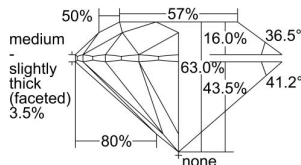

GIA®

FACSIMILE

GIA REPORT 6492685616

Verify this report at GIA.edu

GIA NATURAL DIAMOND DOSSIER®

June 18, 2024
GIA Report Number 6492685616
Shape and Cutting Style ..... Round Brilliant
Measurements ..... 4.68 - 4.70 x 2.95 mm

GRADING RESULTS

Carat Weight ..... 0.40 carat
Color Grade ..... K
Clarity Grade VS1
Cut Grade ..... Excellent

ADDITIONAL GRADING INFORMATION

Polish ..... Excellent
Symmetry ..... Excellent
Fluorescence ..... None
Clarity Characteristics ..... Crystal
Inscription(s): GIA 6492685616

PROPORTIONS

Profile to actual proportions