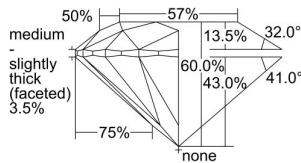

GIA®

FACSIMILE

GIA REPORT 6492575435

Verify this report at GIA.edu

GIA NATURAL DIAMOND DOSSIER®

June 05, 2024
GIA Report Number **6492575435**
Shape and Cutting Style ..... **Round Brilliant**
Measurements ..... **5.77 - 5.81 x 3.47 mm**

GRADING RESULTS

Carat Weight ..... **0.70 carat**
Color Grade ..... **E**
Clarity Grade **S12**
Cut Grade ..... **Excellent**

ADDITIONAL GRADING INFORMATION

Polish ..... **Excellent**
Symmetry ..... **Excellent**
Fluorescence ..... **None**
Clarity Characteristics..... **Feather, Cloud, Crystal**
Inscription(s): **GIA 6492575435**

PROPORTIONS

Profile to actual proportions

GRADING SCALES

GIA COLOR SCALE	GIA CLARITY SCALE	GIA CUT SCALE	
D	FLAWLESS	EXCELLENT	
E	INTERNALLY FLAWLESS		
F		VVS₁	VERY GOOD
G	VVS₂		
H	VS₁	GOOD	
I	VS₂		
J	S1₁	FAIR	
K	S1₂		
L	I₁	POOR	
M	I₂		
N	I₃		
O			
P			
Q			
R			
S			
T			
U			
V			
W			
X			
Y			
Z